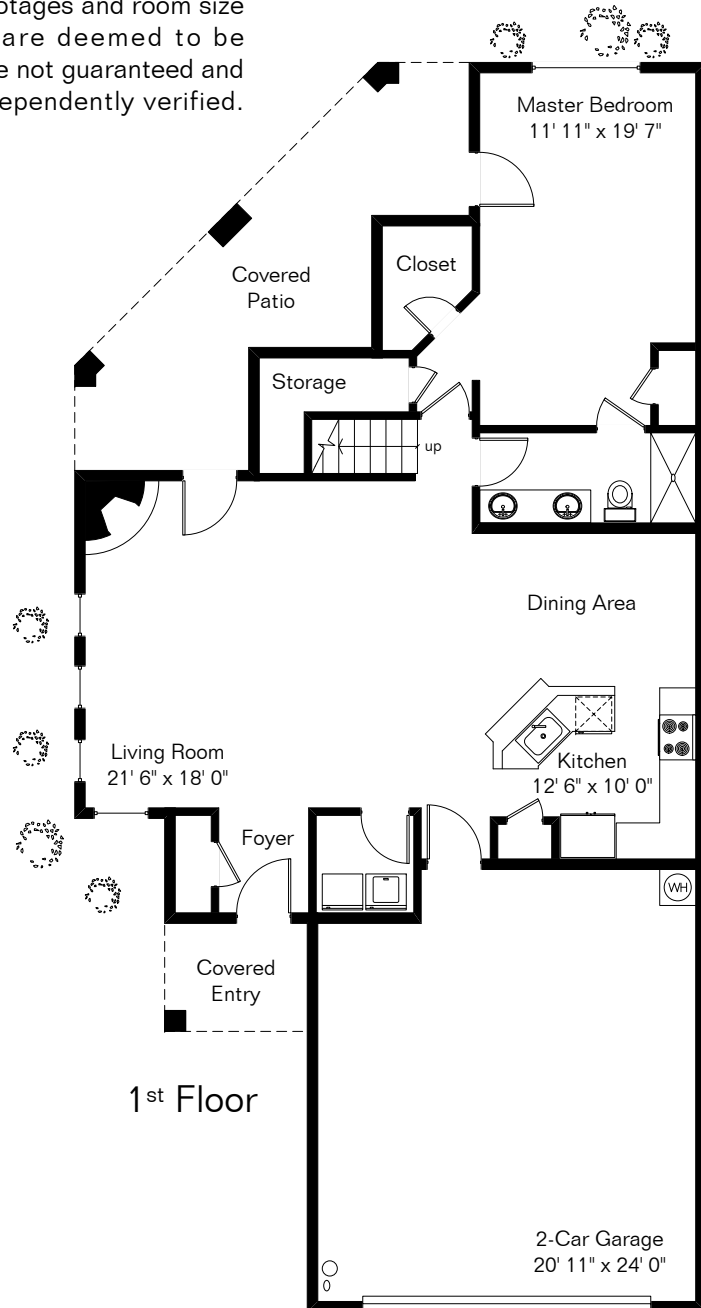

The square footages and room size information are deemed to be reliable but are not guaranteed and should be independently verified.

4009 N Flaming Sky Pl

Living Area 1,779 Sq Ft
Garage 526 Sq Ft

Site Visit May 2017

Copyright 2017 Floor Plans First! LLC
All Rights Reserved.

www.FloorPlansFirst.com

Toll Free (877) 887-1500
Voice (520) 881-1500
Fax (520) 791-7701

Floor Plans First!
See the Floor Plan First!