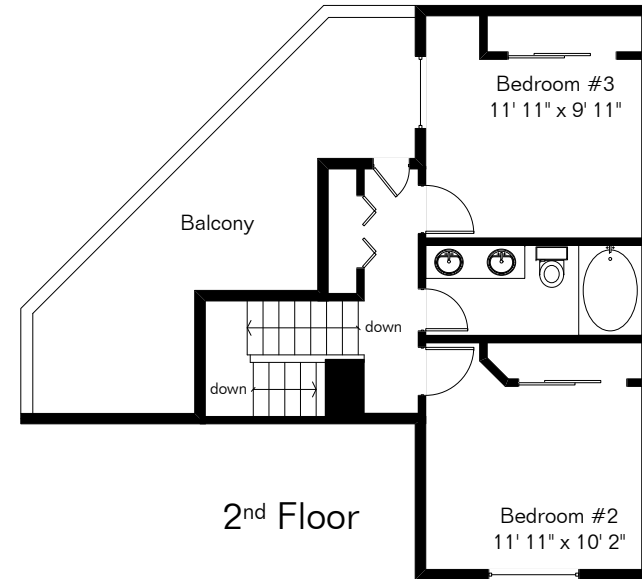

The square footages and room size information are deemed to be reliable but are not guaranteed and should be independently verified.

4009 N Flaming Sky Pl

Living Area 1,779 Sq Ft
Garage 526 Sq Ft

Site Visit May 2017